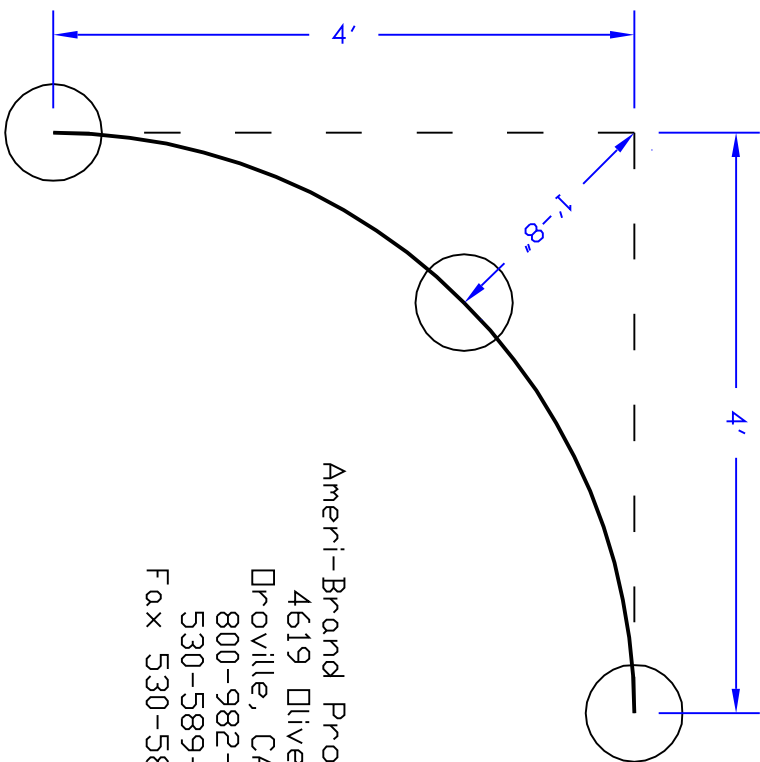

Example 4' Radius
(Top View)

Example 2' Radius
(Top View)

Ameri-Brand Products Inc.
4619 Olive Hwy.
Orville, CA 95966
800-982-6966
530-589-2887
Fax 530-589-2510

Side View

Side View with Larger Eyebolts