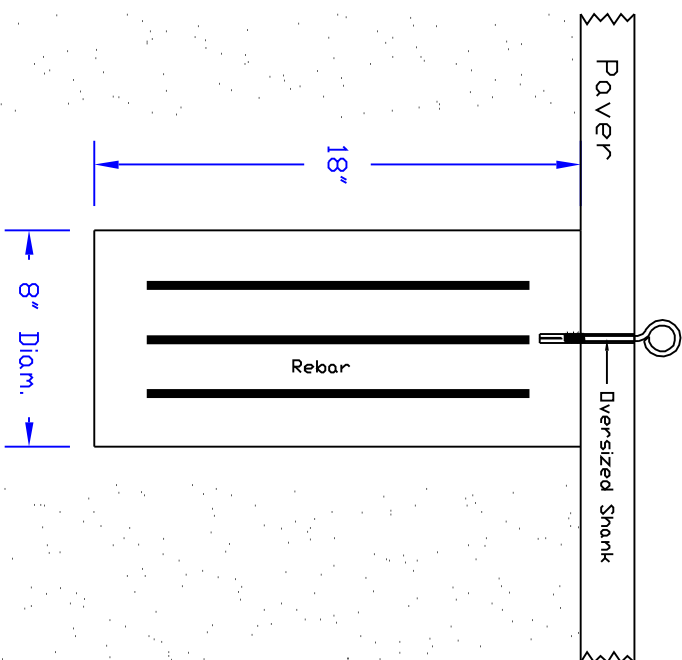

Example 4' Radius
(Top View)

Example 2' Radius
(Top View)

Ameri-Brand Products Inc.
4619 Olive Hwy.
Orville, CA 95966
800-982-6966
530-589-2887
Fax 530-589-2510

Side View

Side View with Larger Eyebolts