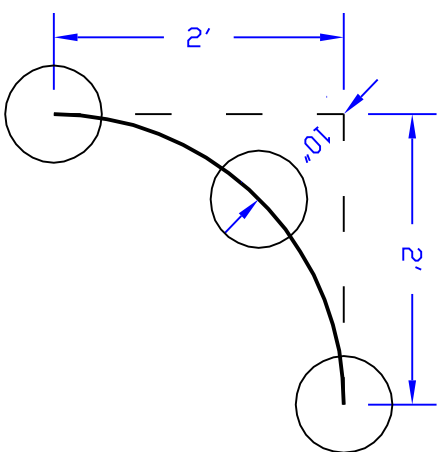

Example 4' Radius
(Top View)

Example 2' Radius
(Top View)

Ameri-Brand Products Inc.
4619 Olive Hwy.
Orville, CA 95966
800-982-6966
530-589-2887
Fax 530-589-2510

Side View

Side View with Larger Eyebolts