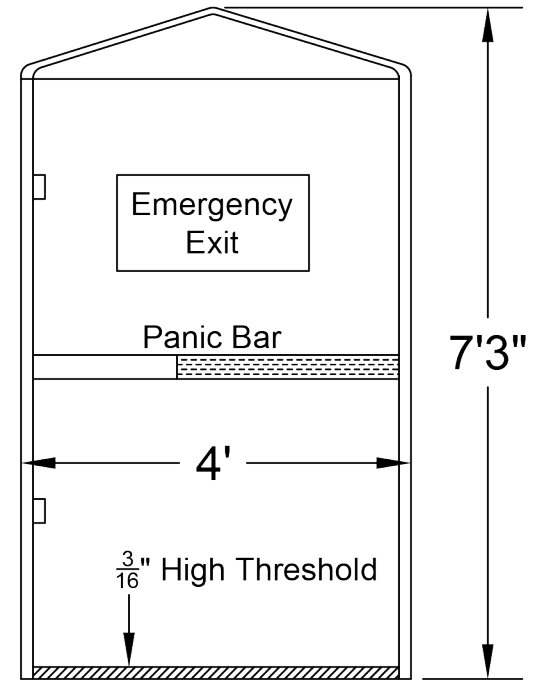

# Ameri-Brand Crash Door (CD)

Emergency Egress: Panic Bar Hardware

Ameri-Brand Products Inc.  
 4619 Olive Highway  
 Oroville, CA 95965  
 1-800-982-6966  
 info@go-ab.com

Notes:

Date: 4/8/22

Dealer Name

Size	Order No.
A	