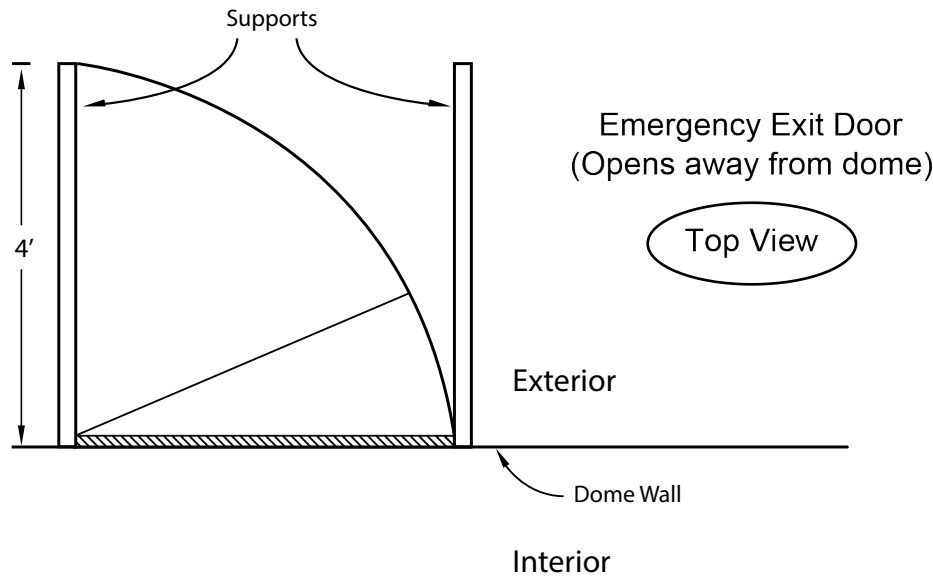

# Ameri-Brand Crash Door (CD)

Emergency Egress: Panic Bar Hardware

Ameri-Brand Products Inc.  
 4619 Olive Highway  
 Oroville, CA 95965  
 1-800-982-6966  
 info@go-ab.com

Notes:

Date: 4/8/22

Dealer Name

Size	Order No.
A	